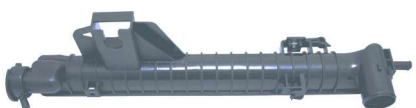

7416 / Liberty Limited  
V6 3.7 2007> LE

530mm x 61mm

7418 / Liberty Limited  
V6 3.7 2007> LD

530mm x 61mm

7420 / Grand Cherokee/Commander  
V8 5.7 - 05/08 LD

535mm x 60mm

**7632** / Grand Cherokee 93/97 Superior 5.2 Bocal Grosso