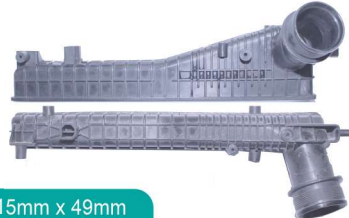

7569 / Golf / Passat / Tiguan Superior

453mm x 40mm

7830 / New Beetle 98 Superior

378mm x 48mm

7833 / New Beetle 98 Inferior

378mm x 53mm

8390 / Polo/Virtus 1.6 18/21

416mm x 34mm

9021 / Jetta 2.5 Superior

455mm x 47mm

9022 / Jetta 2.5 Inferior

455mm x 47mm

9046 / Passat Superior

458mm x 50mm

9047 / Passat Inferior

458mm x 50mm

9060 / Intercooler Jetta Tsi Superior

415mm x 49mm

9061 / Intercooler Jetta Tsi Inferior

415mm x 48mm

9062 / Jetta / Passat Superior 10/15

451mm x 34mm

9063 / Jetta / Passat Inferior 10/15

451mm x 34mm