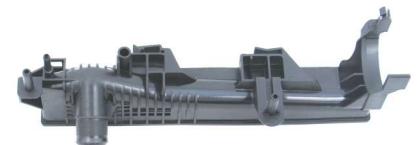

7153 / Fluence Superior C/ Bico

489mm x 42mm

7154 / Fluence Superior Bocal Reto

386mm x 42mm

7155 / Fluence Inferior Bocal Reto

386mm x 42mm

7156 / Duster/ Symbol Superior Bocal Reto

412mm x 42mm