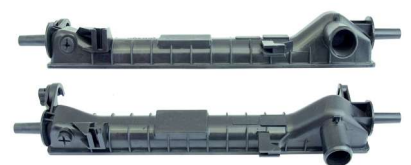

405mm x 48mm

7710

Transit Bocal Reto