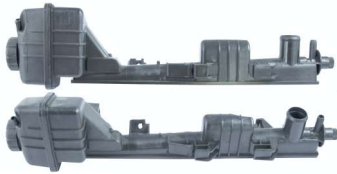

390mm x 41mm

9901 / Sprinter Intercooler Superior Motorista

209mm x 80mm

9902 / Sprinter Intercooler Inferior Carona

209mm x 80mm

CAIXAS IMPORT. MITSUBISHI

7441 / Outlander 2015> Gasolina 2.2/3.0 Inferior

714mm x 35mm